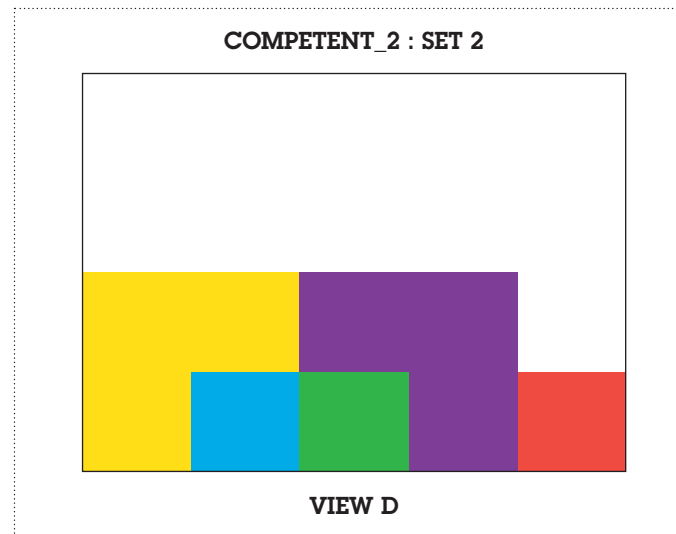

COMPETENT_2 : SET 2

Print the selected set, along with background artwork (page 01), in double sided format, short edge (left), on 200gsm - 300gsm paper.

Remember to set the paper size for A4, landscape and your artwork to 100% and not fit-to-page.

Cut out along the outer line, indicated with the scissor icon.