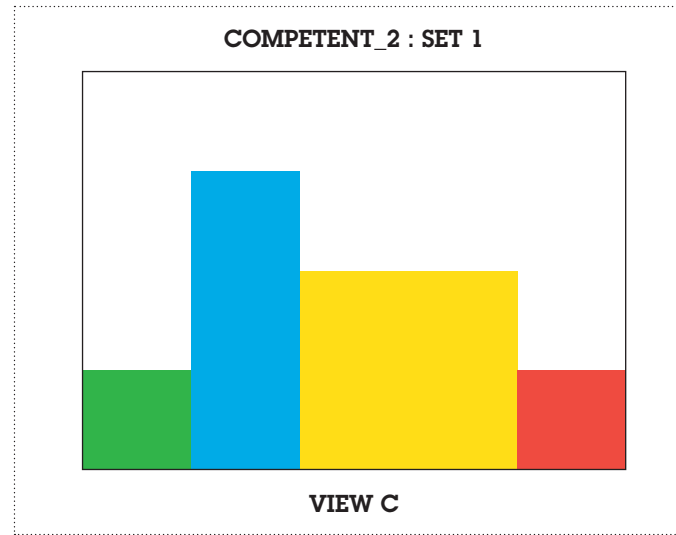

## COMPETENT\_2 : SET 1

Print the selected set, along with background artwork (page 01), in double sided format, short edge (left), on 200gsm - 300gsm paper.

Remember to set the paper size for A4, landscape and your artwork to 100% and not fit-to-page.

Cut out along the outer line, indicated with the scissor icon.