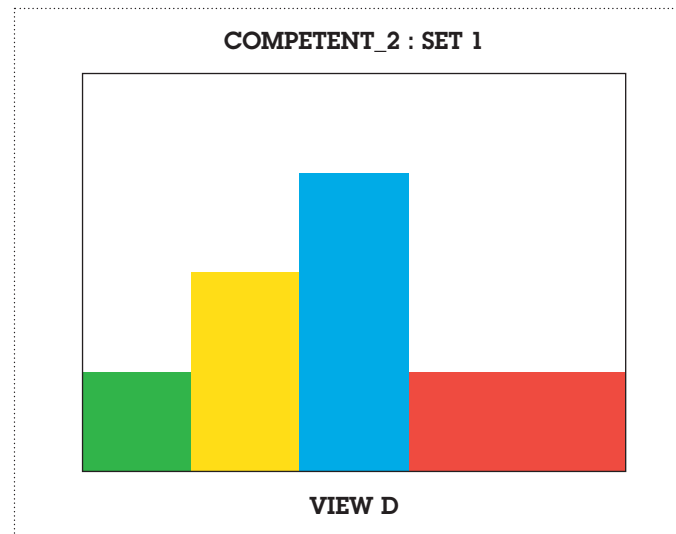

## COMPETENT\_2 : SET 1

Print the selected set, along with background artwork (page 01), in double sided format, short edge (left), on 200gsm - 300gsm paper.

Remember to set the paper size for A4, landscape and your artwork to 100% and not fit-to-page.

Cut out along the outer line, indicated with the scissor icon.