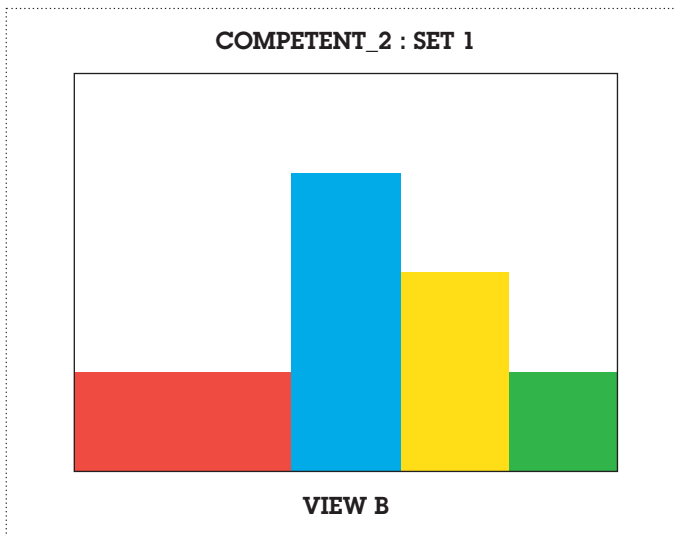

## COMPETENT\_2 : SET 1

Print the selected set, along with background artwork (page 01), in double sided format, short edge (left), on 200gsm - 300gsm paper.

Remember to set the paper size for A4, landscape and your artwork to 100% and not fit-to-page.

Cut out along the outer line, indicated with the scissor icon.