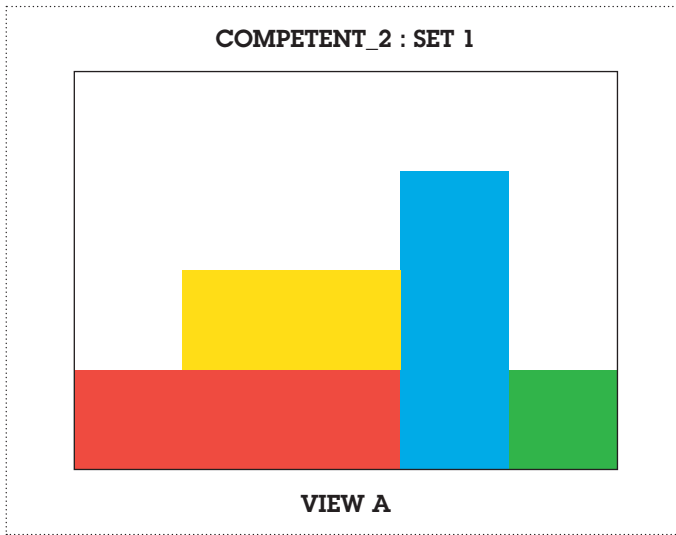

## COMPETENT\_2 : SET 1

Print the selected set, along with background artwork (page 01), in double sided format, short edge (left), on 200gsm - 300gsm paper.

Remember to set the paper size for A4, landscape and your artwork to 100% and not fit-to-page.

Cut out along the outer line, indicated with the scissor icon.