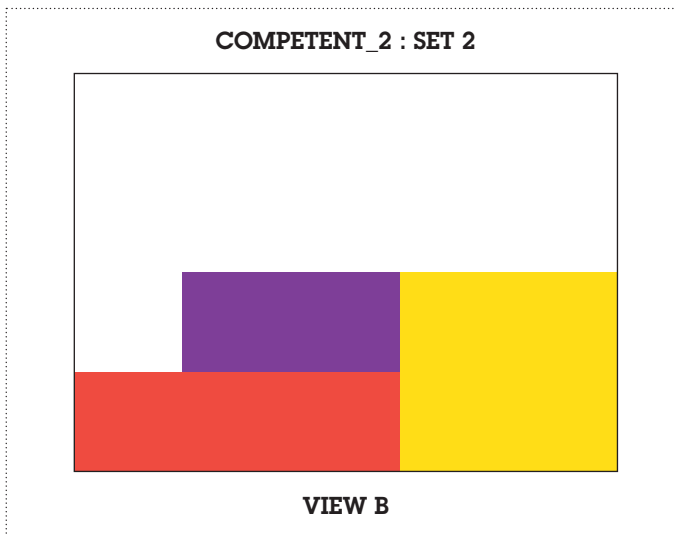

## COMPETENT\_2 : SET 1

Print the selected set, along with background artwork (page 01), in double sided format, short edge (left), on 200gsm - 300gsm paper.

Remember to set the paper size for A4, landscape and your artwork to 100% and not fit-to-page.

Cut out along the outer line, indicated with the scissor icon.