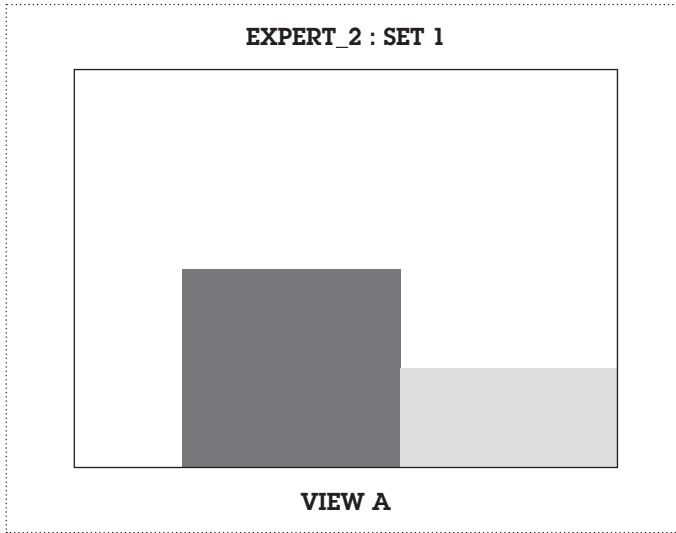

**EXPERT SETS:
V2**

EXPERT_2 : SET 1

Print the selected set, along with background artwork (page 01), in double sided format, short edge (left), on 200gsm - 300gsm paper.

Remember to set the paper size for A4, landscape and your artwork to 100% and not fit-to-page.

Cut out along the outer line, indicated with the scissor icon.

EXPERT_2 : SET 2

Print the selected set, along with background artwork (page 01), in double sided format, short edge (left), on 200gsm - 300gsm paper.

Remember to set the paper size for A4, landscape and your artwork to 100% and not fit-to-page.

Cut out along the outer line, indicated with the scissor icon.

EXPERT_2 : SET 3

Print the selected set, along with background artwork (page 01), in double sided format, short edge (left), on 200gsm - 300gsm paper.