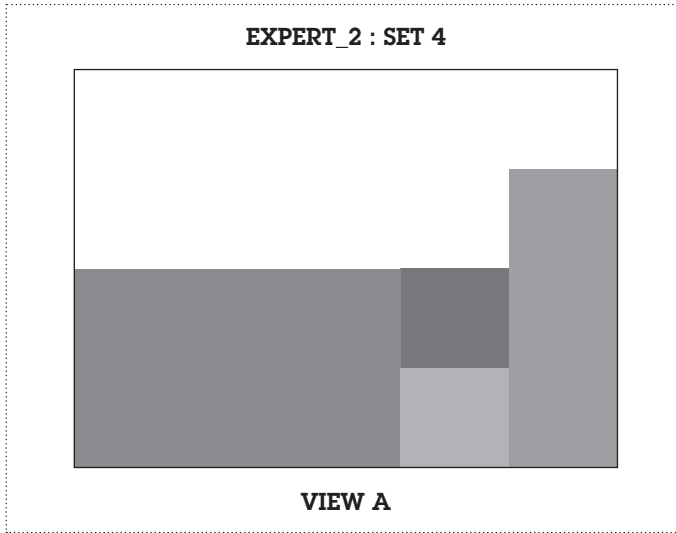

**EXPERT SETS:
V2**

EXPERT_2 : SET 1

Print the selected set, along with background artwork (page 01), in double sided format, short edge (left), on 200gsm - 300gsm paper.

Remember to set the paper size for A4, landscape and your artwork to 100% and not fit-to-page.

Remember to set the paper size for A4, landscape and your artwork to 100% and not fit-to-page.

Cut out along the outer line, indicated with the scissor icon.

EXPERT_2 : SET 3

Print the selected set, along with background artwork (page 01), in double sided format, short edge (left), on 200gsm - 300gsm paper.

Remember to set the paper size for A4, landscape and your artwork to 100% and not fit-to-page.

Cut out along the outer line, indicated with the scissor icon.

EXPERT_2 : SET 4

Print the selected set, along with background artwork (page 01), in double sided format, short edge (left), on 200gsm - 300gsm paper.

Remember to set the paper size for A4, landscape and your artwork to 100% and not fit-to-page.

Cut out along the outer line, indicated with the scissor icon.

EXPERT_2 : SET 5

Print the selected set, along with background artwork (page 01), in double sided format, short edge (left), on 200gsm - 300gsm paper.