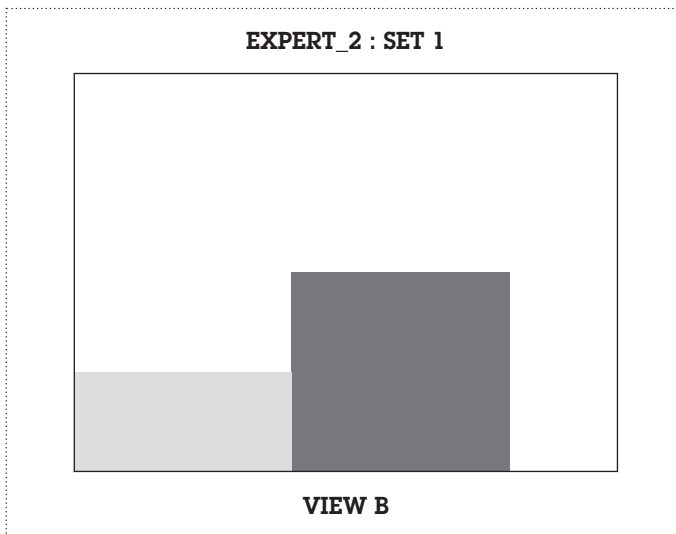

**EXPERT SETS:
V2**

EXPERT_2 : SET 1

Print the selected set, along with background artwork (page 01), in double sided format, short edge (left), on 200gsm - 300gsm paper.

Remember to set the paper size for A4, landscape and your artwork to 100% and not fit-to-page.

Cut out along the outer line, indicated with the scissor icon.

EXPERT_2 : SET 2

Print the selected set, along with background artwork (page 01), in double sided format, short edge (left), on 200gsm - 300gsm paper.

Remember to set the paper size for A4, landscape and your artwork to 100% and not fit-to-page.

Cut out along the outer line, indicated with the scissor icon.

EXPERT_2 : SET 3

Print the selected set, along with background artwork (page 01), in double sided format, short edge (left), on 200gsm - 300gsm paper.

Remember to set the paper size for A4, landscape and your artwork to 100% and not fit-to-page.

Cut out along the outer line, indicated with the scissor icon.

EXPERT_2 : SET 4

Print the selected set, along with background artwork (page 01), in double sided format, short edge (left), on 200gsm - 300gsm paper.