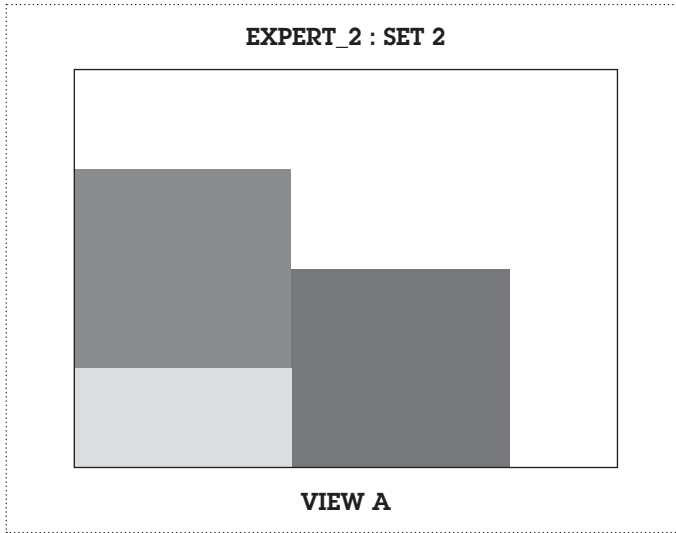

**EXPERT SETS:
V2**

EXPERT_2 : SET 1

Print the selected set, along with background artwork (page 01), in double sided format, short edge (left), on 200gsm - 300gsm paper.

Remember to set the paper size for A4, landscape and your artwork to 100% and not fit-to-page.

Cut out along the outer line, indicated with the scissor icon.

EXPERT_2 : SET 2

Print the selected set, along with background artwork (page 01), in double sided format, short edge (left), on 200gsm - 300gsm paper.

Remember to set the paper size for A4, landscape and your artwork to 100% and not fit-to-page.

Cut out along the outer line, indicated with the scissor icon.

EXPERT_2 : SET 3

Print the selected set, along with background artwork (page 01), in double sided format, short edge (left), on 200gsm - 300gsm paper.

Remember to set the paper size for A4, landscape and your artwork to 100% and not fit-to-page.

Cut out along the outer line, indicated with the scissor icon.

EXPERT_2 : SET 4

Print the selected set, along with background artwork (page 01), in double sided format, short edge (left), on 200gsm - 300gsm paper.