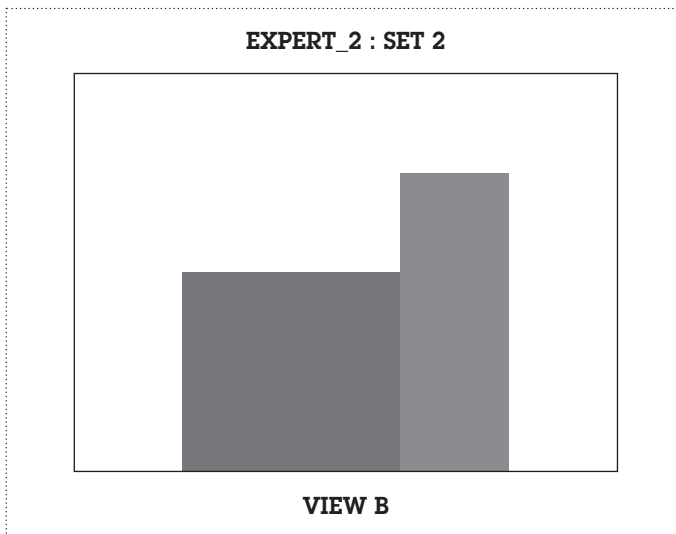

**EXPERT SETS:
V2**

EXPERT_2 : SET 1

Print the selected set, along with background artwork (page 01), in double sided format, short edge (left), on 200gsm - 300gsm paper.

Remember to set the paper size for A4, landscape and your artwork to 100% and not fit-to-page.

Cut out along the outer line, indicated with the scissor icon.

EXPERT_2 : SET 2

Print the selected set, along with background artwork (page 01), in double sided format, short edge (left), on 200gsm - 300gsm paper.

Remember to set the paper size for A4, landscape and your artwork to 100% and not fit-to-page.

Cut out along the outer line, indicated with the scissor icon.

EXPERT_2 : SET 3

Print the selected set, along with background artwork (page 01), in double sided format, short edge (left), on 200gsm - 300gsm paper.

Remember to set the paper size for A4, landscape and your artwork to 100% and not fit-to-page.

Cut out along the outer line, indicated with the scissor icon.

EXPERT_2 : SET 4

Print the selected set, along with background artwork (page 01), in double sided format, short edge (left), on 200gsm - 300gsm paper.