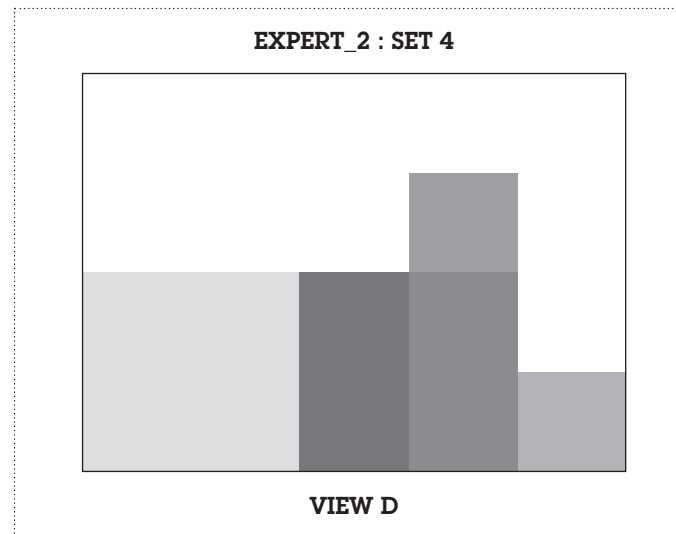

**EXPERT SETS:
V2**

EXPERT_2 : SET 1

Print the selected set, along with background artwork (page 01), in double sided format, short edge (left), on 200gsm - 300gsm paper.

Remember to set the paper size for A4, landscape and your artwork to 100% and not fit-to-page.

Cut out along the outer line, indicated with the scissor icon.

EXPERT_2 : SET 2

Print the selected set, along with background artwork (page 01), in double sided format, short edge (left), on 200gsm - 300gsm paper.

Remember to set the paper size for A4, landscape and your artwork to 100% and not fit-to-page.

Cut out along the outer line, indicated with the scissor icon.

EXPERT_2 : SET 4

Print the selected set, along with background artwork (page 01), in double sided format, short edge (left), on 200gsm - 300gsm paper.

Remember to set the paper size for A4, landscape and your artwork to 100% and not fit-to-page.

Cut out along the outer line, indicated with the scissor icon.

EXPERT_2 : SET 5

Print the selected set, along with background artwork (page 01), in double sided format, short edge (left), on 200gsm - 300gsm paper.