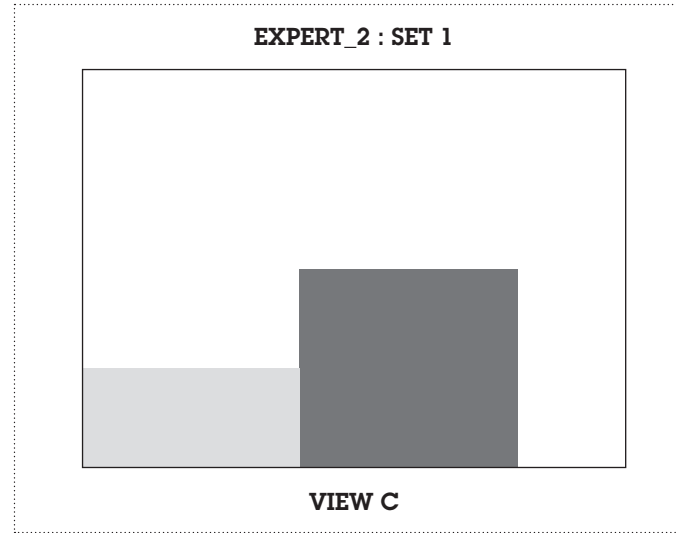

**EXPERT SETS:
V2**

EXPERT_2 : SET 1

Print the selected set, along with background artwork (page 01), in double sided format, short edge (left), on 200gsm - 300gsm paper.

Remember to set the paper size for A4, landscape and your artwork to 100% and not fit-to-page.

Cut out along the outer line, indicated with the scissor icon.

EXPERT_2 : SET 2

Print the selected set, along with background artwork (page 01), in double sided format, short edge (left), on 200gsm - 300gsm paper.

Remember to set the paper size for A4, landscape and your artwork to 100% and not fit-to-page.

Cut out along the outer line, indicated with the scissor icon.

EXPERT_2 : SET 3

Print the selected set, along with background artwork (page 01), in double sided format, short edge (left), on 200gsm - 300gsm paper.