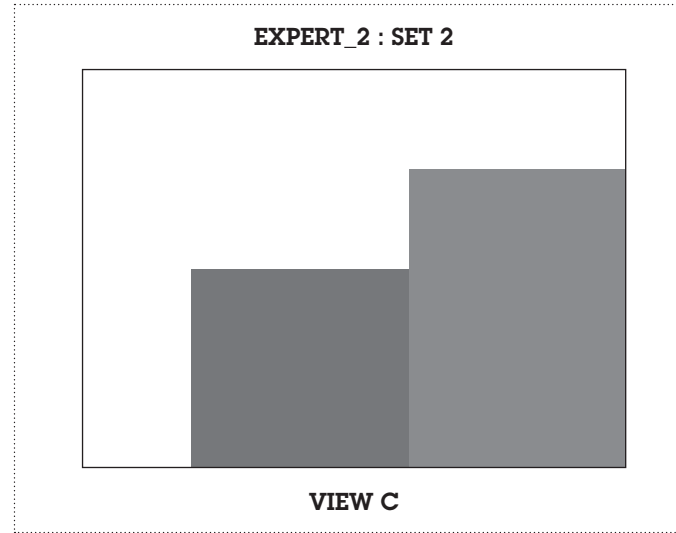

**EXPERT SETS:
V2**

EXPERT_2 : SET 1

Print the selected set, along with background artwork (page 01), in double sided format, short edge (left), on 200gsm - 300gsm paper.

Remember to set the paper size for A4, landscape and your artwork to 100% and not fit-to-page.

Cut out along the outer line, indicated with the scissor icon.

EXPERT_2 : SET 2

Print the selected set, along with background artwork (page 01), in double sided format, short edge (left), on 200gsm - 300gsm paper.

Remember to set the paper size for A4, landscape and your artwork to 100% and not fit-to-page.

Cut out along the outer line, indicated with the scissor icon.

EXPERT_2 : SET 3

Print the selected set, along with background artwork (page 01), in double sided format, short edge (left), on 200gsm - 300gsm paper.