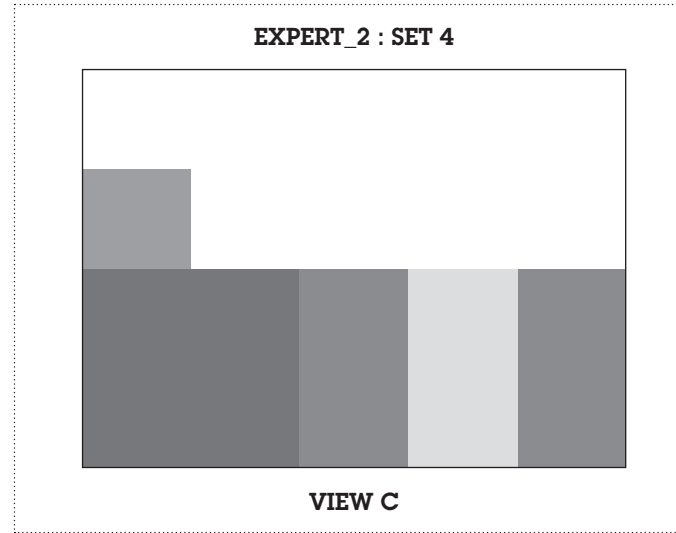

**EXPERT SETS:
V2**

EXPERT_2 : SET 1

Print the selected set, along with background artwork (page 01), in double sided format, short edge (left), on 200gsm - 300gsm paper.

Remember to set the paper size for A4, landscape and your artwork to 100% and not fit-to-page.

Cut out along the outer line, indicated with the scissor icon.

EXPERT_2 : SET 2

Print the selected set, along with background artwork (page 01), in double sided format, short edge (left), on 200gsm - 300gsm paper.

Remember to set the paper size for A4, landscape and your artwork to 100% and not fit-to-page.

Cut out along the outer line, indicated with the scissor icon.

EXPERT_2 : SET 4

Print the selected set, along with background artwork (page 01), in double sided format, short edge (left), on 200gsm - 300gsm paper.

Remember to set the paper size for A4, landscape and your artwork to 100% and not fit-to-page.

Cut out along the outer line, indicated with the scissor icon.

EXPERT_2 : SET 5

Print the selected set, along with background artwork (page 01), in double sided format, short edge (left), on 200gsm - 300gsm paper.