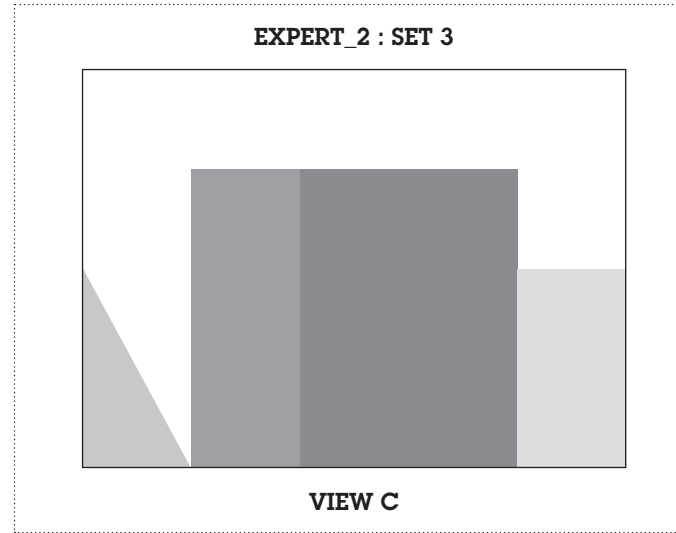

**EXPERT SETS:
V2**

EXPERT_2 : SET 1

Print the selected set, along with background artwork (page 01), in double sided format, short edge (left), on 200gsm - 300gsm paper.

Remember to set the paper size for A4, landscape and your artwork to 100% and not fit-to-page.

Cut out along the outer line, indicated with the scissor icon.

EXPERT_2 : SET 2

Print the selected set, along with background artwork (page 01), in double sided format, short edge (left), on 200gsm - 300gsm paper.

Remember to set the paper size for A4, landscape and your artwork to 100% and not fit-to-page.

Cut out along the outer line, indicated with the scissor icon.

EXPERT_2 : SET 3

Print the selected set, along with background artwork (page 01), in double sided format, short edge (left), on 200gsm - 300gsm paper.

Remember to set the paper size for A4, landscape and your artwork to 100% and not fit-to-page.

Cut out along the outer line, indicated with the scissor icon.

EXPERT_2 : SET 4

Print the selected set, along with background artwork (page 01), in double sided format, short edge (left), on 200gsm - 300gsm paper.