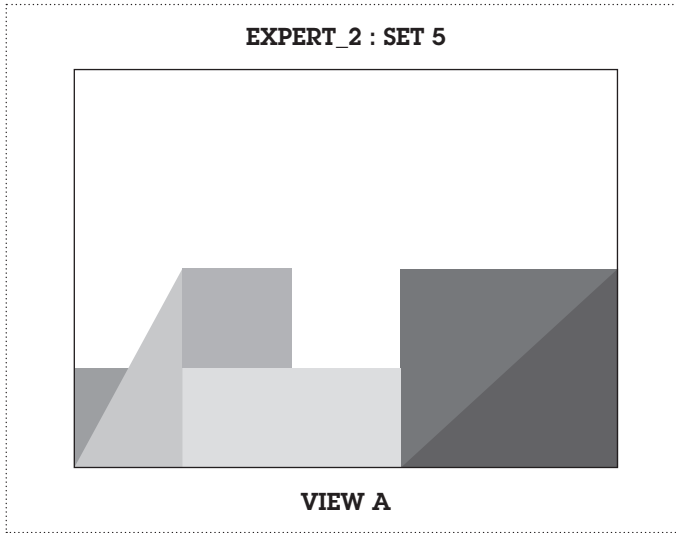

**EXPERT SETS:
V2**

EXPERT_2 : SET 1

Print the selected set, along with background artwork (page 01), in double sided format, short edge (left), on 200gsm - 300gsm paper.

Remember to set the paper size for A4, landscape and your artwork to 100% and not fit-to-page.

Remember to set the paper size for A4, landscape and your artwork to 100% and not fit-to-page.

Cut out along the outer line, indicated with the scissor icon.

EXPERT_2 : SET 4

Print the selected set, along with background artwork (page 01), in double sided format, short edge (left), on 200gsm - 300gsm paper.

Remember to set the paper size for A4, landscape and your artwork to 100% and not fit-to-page.

Cut out along the outer line, indicated with the scissor icon.

EXPERT_2 : SET 5

Print the selected set, along with background artwork (page 01), in double sided format, short edge (left), on 200gsm - 300gsm paper.

Remember to set the paper size for A4, landscape and your artwork to 100% and not fit-to-page.

Cut out along the outer line, indicated with the scissor icon.

EXPERT_2 : SET 6

Print the selected set, along with background artwork (page 01), in double sided format, short edge (left), on 200gsm - 300gsm paper.