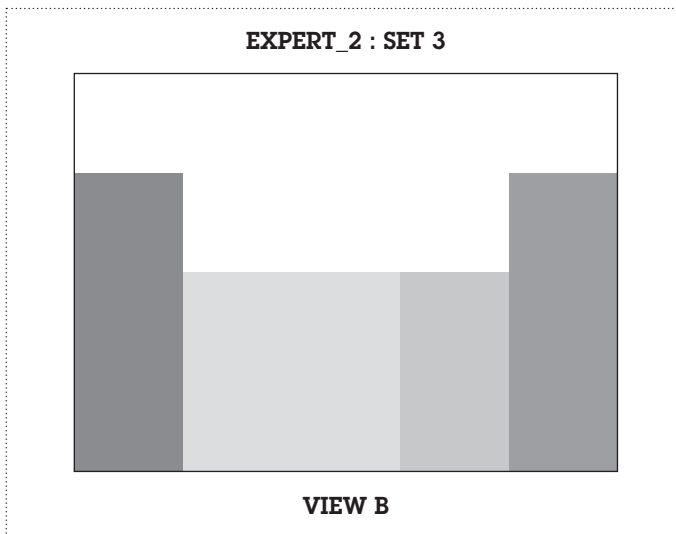

**EXPERT SETS:
V2**

EXPERT_2 : SET 1

Print the selected set, along with background artwork (page 01), in double sided format, short edge (left), on 200gsm - 300gsm paper.

Remember to set the paper size for A4, landscape and your artwork to 100% and not fit-to-page.

Cut out along the outer line, indicated with the scissor icon.

EXPERT_2 : SET 2

Print the selected set, along with background artwork (page 01), in double sided format, short edge (left), on 200gsm - 300gsm paper.

Remember to set the paper size for A4, landscape and your artwork to 100% and not fit-to-page.

Cut out along the outer line, indicated with the scissor icon.

EXPERT_2 : SET 3

Print the selected set, along with background artwork (page 01), in double sided format, short edge (left), on 200gsm - 300gsm paper.

Remember to set the paper size for A4, landscape and your artwork to 100% and not fit-to-page.

Cut out along the outer line, indicated with the scissor icon.

EXPERT_2 : SET 4

Print the selected set, along with background artwork (page 01), in double sided format, short edge (left), on 200gsm - 300gsm paper.