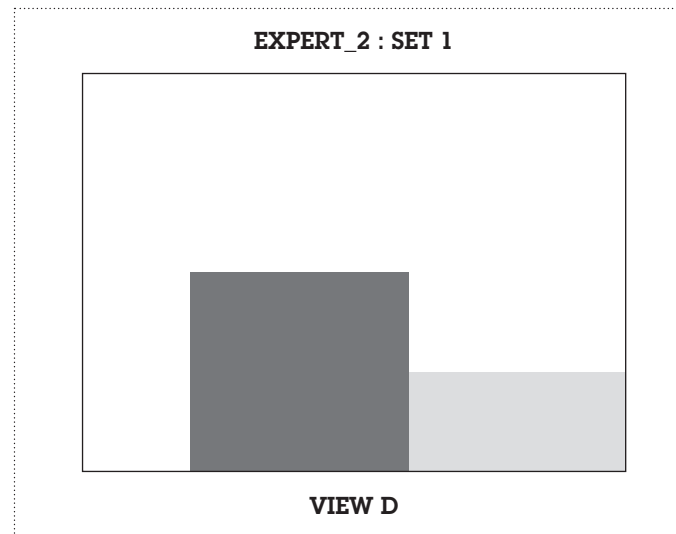

**EXPERT SETS:
V2**

EXPERT_2 : SET 1

Print the selected set, along with background artwork (page 01), in double sided format, short edge (left), on 200gsm - 300gsm paper.

Remember to set the paper size for A4, landscape and your artwork to 100% and not fit-to-page.

Cut out along the outer line, indicated with the scissor icon.

EXPERT_2 : SET 2

Print the selected set, along with background artwork (page 01), in double sided format, short edge (left), on 200gsm - 300gsm paper.

Remember to set the paper size for A4, landscape and your artwork to 100% and not fit-to-page.

Cut out along the outer line, indicated with the scissor icon.

EXPERT_2 : SET 3

Print the selected set, along with background artwork (page 01), in double sided format, short edge (left), on 200gsm - 300gsm paper.

Remember to set the paper size for A4, landscape and your artwork to 100% and not fit-to-page.

Cut out along the outer line, indicated with the scissor icon.

EXPERT_2 : SET 4

Print the selected set, along with background artwork (page 01), in double sided format, short edge (left), on 200gsm - 300gsm paper.