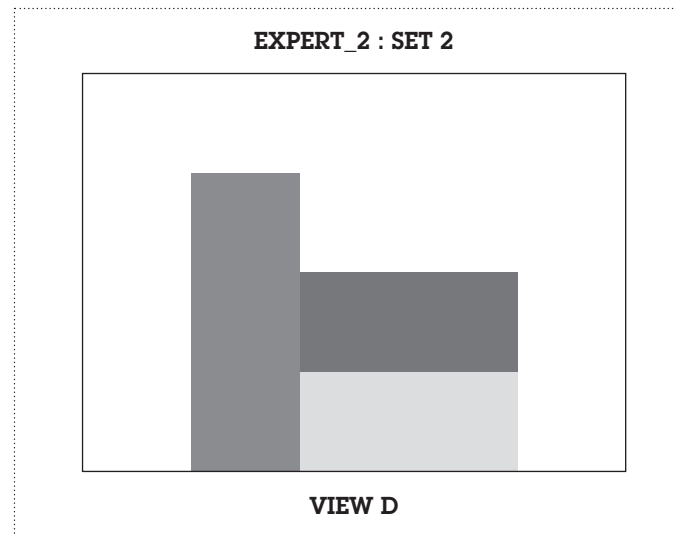

**EXPERT SETS:
V2**

EXPERT_2 : SET 1

Print the selected set, along with background artwork (page 01), in double sided format, short edge (left), on 200gsm - 300gsm paper.

Remember to set the paper size for A4, landscape and your artwork to 100% and not fit-to-page.

Cut out along the outer line, indicated with the scissor icon.

EXPERT_2 : SET 2

Print the selected set, along with background artwork (page 01), in double sided format, short edge (left), on 200gsm - 300gsm paper.

Remember to set the paper size for A4, landscape and your artwork to 100% and not fit-to-page.

Cut out along the outer line, indicated with the scissor icon.

EXPERT_2 : SET 3

Print the selected set, along with background artwork (page 01), in double sided format, short edge (left), on 200gsm - 300gsm paper.

Remember to set the paper size for A4, landscape and your artwork to 100% and not fit-to-page.

Cut out along the outer line, indicated with the scissor icon.

EXPERT_2 : SET 4

Print the selected set, along with background artwork (page 01), in double sided format, short edge (left), on 200gsm - 300gsm paper.