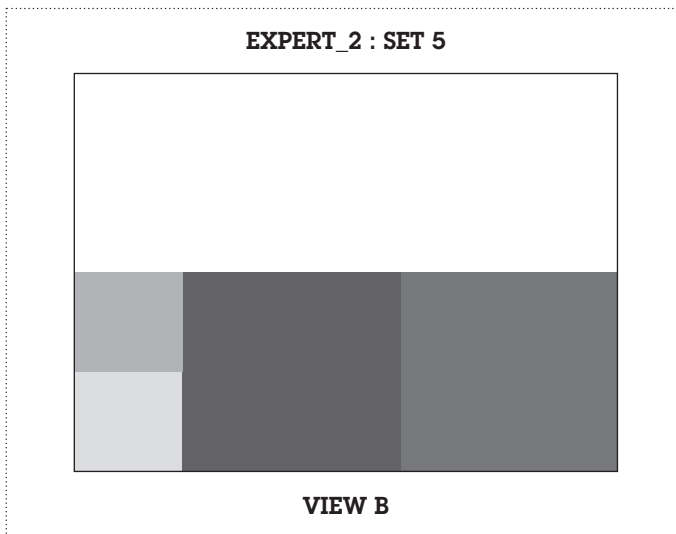

**EXPERT SETS:
V2**

EXPERT_2 : SET 1

Print the selected set, along with background artwork (page 01), in double sided format, short edge (left), on 200gsm - 300gsm paper.

Remember to set the paper size for A4, landscape and your artwork to 100% and not fit-to-page.

Remember to set the paper size for A4, landscape and your artwork to 100% and not fit-to-page.

Cut out along the outer line, indicated with the scissor icon.

EXPERT_2 : SET 4

Print the selected set, along with background artwork (page 01), in double sided format, short edge (left), on 200gsm - 300gsm paper.

Remember to set the paper size for A4, landscape and your artwork to 100% and not fit-to-page.

Cut out along the outer line, indicated with the scissor icon.

EXPERT_2 : SET 5

Print the selected set, along with background artwork (page 01), in double sided format, short edge (left), on 200gsm - 300gsm paper.

Remember to set the paper size for A4, landscape and your artwork to 100% and not fit-to-page.

Cut out along the outer line, indicated with the scissor icon.

EXPERT_2 : SET 6

Print the selected set, along with background artwork (page 01), in double sided format, short edge (left), on 200gsm - 300gsm paper.