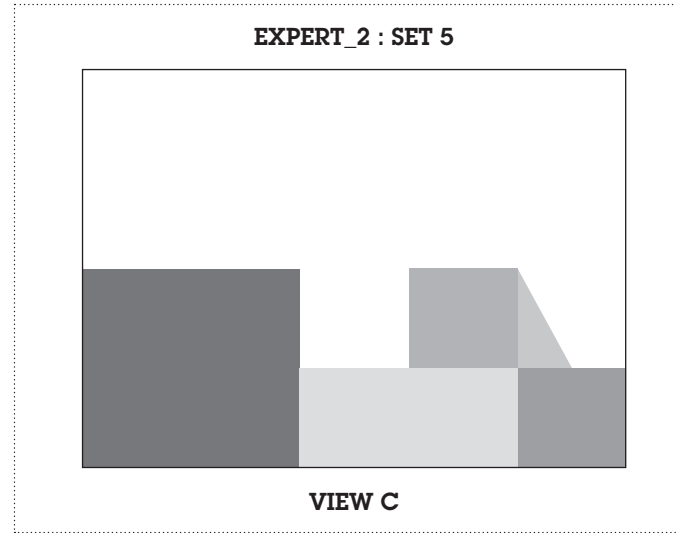

**EXPERT SETS:
V2**

EXPERT_2 : SET 1

Print the selected set, along with background artwork (page 01), in double sided format, short edge (left), on 200gsm - 300gsm paper.

Remember to set the paper size for A4, landscape and your artwork to 100% and not fit-to-page.

Remember to set the paper size for A4, landscape and your artwork to 100% and not fit-to-page.

Cut out along the outer line, indicated with the scissor icon.

EXPERT_2 : SET 4

Print the selected set, along with background artwork (page 01), in double sided format, short edge (left), on 200gsm - 300gsm paper.

Remember to set the paper size for A4, landscape and your artwork to 100% and not fit-to-page.

Cut out along the outer line, indicated with the scissor icon.

EXPERT_2 : SET 5

Print the selected set, along with background artwork (page 01), in double sided format, short edge (left), on 200gsm - 300gsm paper.

Remember to set the paper size for A4, landscape and your artwork to 100% and not fit-to-page.

Cut out along the outer line, indicated with the scissor icon.

EXPERT_2 : SET 6

Print the selected set, along with background artwork (page 01), in double sided format, short edge (left), on 200gsm - 300gsm paper.