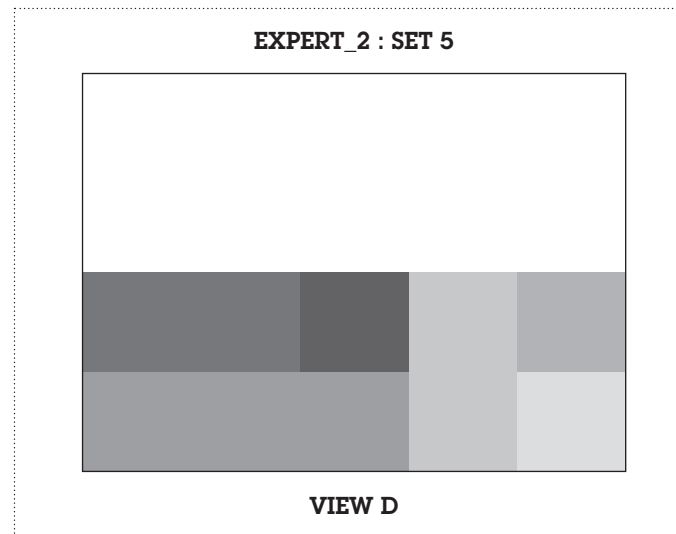

**EXPERT SETS:
V2**

EXPERT_2 : SET 1

Print the selected set, along with background artwork (page 01), in double sided format, short edge (left), on 200gsm - 300gsm paper.

Remember to set the paper size for A4, landscape and your artwork to 100% and not fit-to-page.

Remember to set the paper size for A4, landscape and your artwork to 100% and not fit-to-page.

Cut out along the outer line, indicated with the scissor icon.

EXPERT_2 : SET 4

Print the selected set, along with background artwork (page 01), in double sided format, short edge (left), on 200gsm - 300gsm paper.

Remember to set the paper size for A4, landscape and your artwork to 100% and not fit-to-page.

Cut out along the outer line, indicated with the scissor icon.

EXPERT_2 : SET 5

Print the selected set, along with background artwork (page 01), in double sided format, short edge (left), on 200gsm - 300gsm paper.

Remember to set the paper size for A4, landscape and your artwork to 100% and not fit-to-page.

Cut out along the outer line, indicated with the scissor icon.

EXPERT_2 : SET 6

Print the selected set, along with background artwork (page 01), in double sided format, short edge (left), on 200gsm - 300gsm paper.