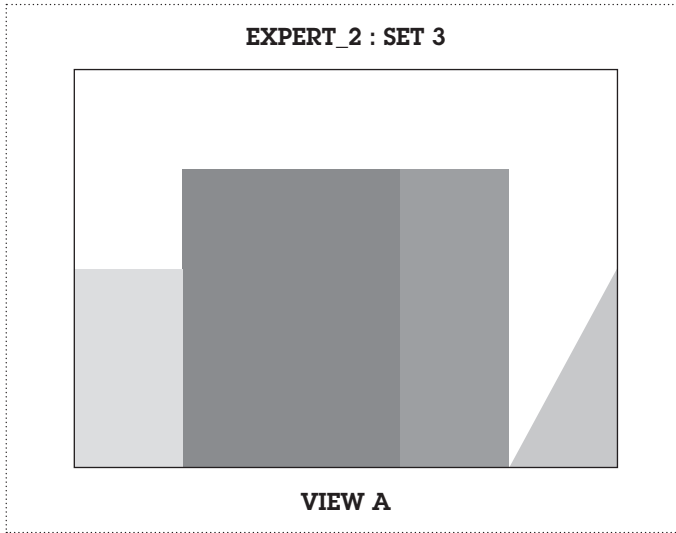

**EXPERT SETS:
V2**

EXPERT_2 : SET 1

Print the selected set, along with background artwork (page 01), in double sided format, short edge (left), on 200gsm - 300gsm paper.

Remember to set the paper size for A4, landscape and your artwork to 100% and not fit-to-page.

Cut out along the outer line, indicated with the scissor icon.

EXPERT_2 : SET 2

Print the selected set, along with background artwork (page 01), in double sided format, short edge (left), on 200gsm - 300gsm paper.

Remember to set the paper size for A4, landscape and your artwork to 100% and not fit-to-page.

Cut out along the outer line, indicated with the scissor icon.

EXPERT_2 : SET 3

Print the selected set, along with background artwork (page 01), in double sided format, short edge (left), on 200gsm - 300gsm paper.

Remember to set the paper size for A4, landscape and your artwork to 100% and not fit-to-page.

Cut out along the outer line, indicated with the scissor icon.

EXPERT_2 : SET 4

Print the selected set, along with background artwork (page 01), in double sided format, short edge (left), on 200gsm - 300gsm paper.