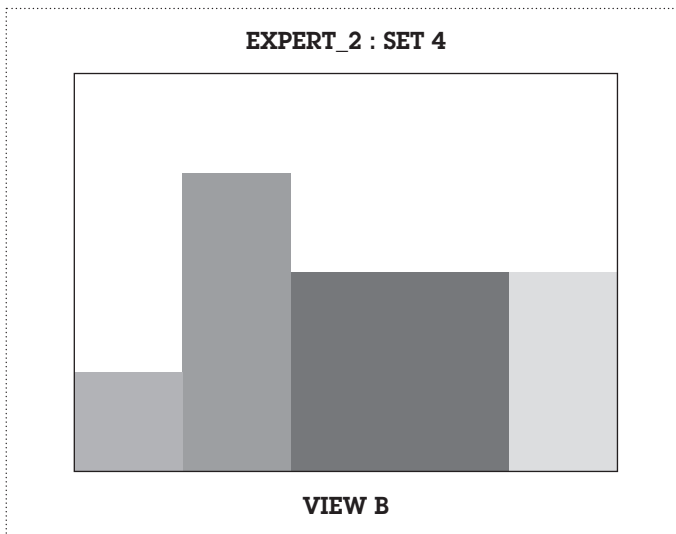

**EXPERT SETS:
V2**

EXPERT_2 : SET 1

Print the selected set, along with background artwork (page 01), in double sided format, short edge (left), on 200gsm - 300gsm paper.

Remember to set the paper size for A4, landscape and your artwork to 100% and not fit-to-page.

Cut out along the outer line, indicated with the scissor icon.

EXPERT_2 : SET 2

Print the selected set, along with background artwork (page 01), in double sided format, short edge (left), on 200gsm - 300gsm paper.

Remember to set the paper size for A4, landscape and your artwork to 100% and not fit-to-page.

Cut out along the outer line, indicated with the scissor icon.

EXPERT_2 : SET 4

Print the selected set, along with background artwork (page 01), in double sided format, short edge (left), on 200gsm - 300gsm paper.

Remember to set the paper size for A4, landscape and your artwork to 100% and not fit-to-page.

Cut out along the outer line, indicated with the scissor icon.

EXPERT_2 : SET 5

Print the selected set, along with background artwork (page 01), in double sided format, short edge (left), on 200gsm - 300gsm paper.