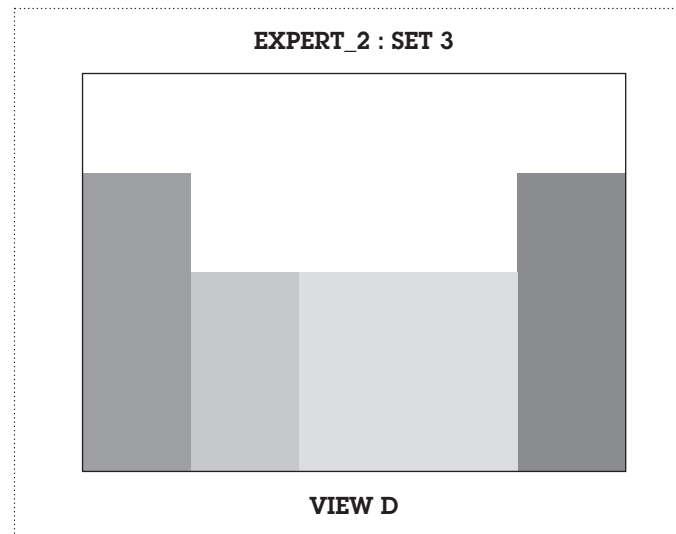

**EXPERT SETS:
V2**

EXPERT_2 : SET 1

Print the selected set, along with background artwork (page 01), in double sided format, short edge (left), on 200gsm - 300gsm paper.

Remember to set the paper size for A4, landscape and your artwork to 100% and not fit-to-page.

Cut out along the outer line, indicated with the scissor icon.

EXPERT_2 : SET 2

Print the selected set, along with background artwork (page 01), in double sided format, short edge (left), on 200gsm - 300gsm paper.

Remember to set the paper size for A4, landscape and your artwork to 100% and not fit-to-page.

Cut out along the outer line, indicated with the scissor icon.

EXPERT_2 : SET 3

Print the selected set, along with background artwork (page 01), in double sided format, short edge (left), on 200gsm - 300gsm paper.

Remember to set the paper size for A4, landscape and your artwork to 100% and not fit-to-page.

Cut out along the outer line, indicated with the scissor icon.

EXPERT_2 : SET 4

Print the selected set, along with background artwork (page 01), in double sided format, short edge (left), on 200gsm - 300gsm paper.