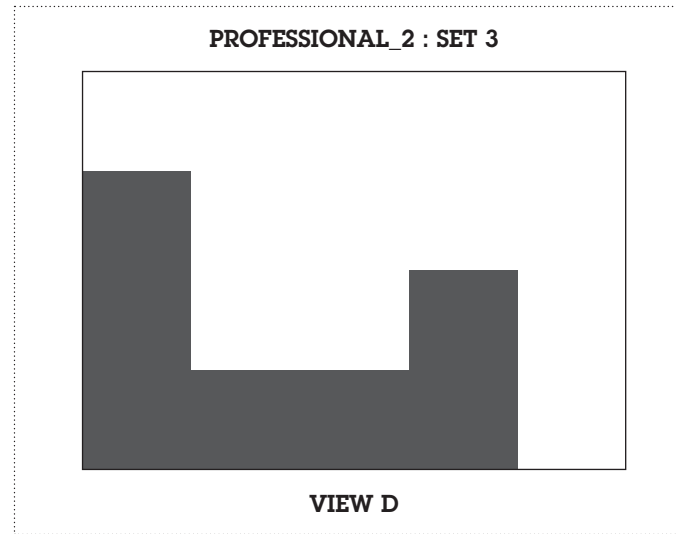

**PROFESSIONAL SETS:
V2**

PROFESSIONAL_2 : SET 1

Print the selected set, along with background artwork (page 01), in double sided format, short edge (left), on 200gsm - 300gsm paper.

Remember to set the paper size for A4, landscape and your artwork to 100% and not fit-to-page.

Cut out along the outer line, indicated with the scissor icon.

PROFESSIONAL_2 : SET 2

Print the selected set, along with background artwork (page 01), in double sided format, short edge (left), on 200gsm - 300gsm paper.

Remember to set the paper size for A4, landscape and your artwork to 100% and not fit-to-page.

Cut out along the outer line, indicated with the scissor icon.

PROFESSIONAL_2 : SET 3

Print the selected set, along with background artwork (page 01), in double sided format, short edge (left), on 200gsm - 300gsm paper.

Remember to set the paper size for A4, landscape and your artwork to 100% and not fit-to-page.

Cut out along the outer line, indicated with the scissor icon.

PROFESSIONAL_2 : SET 4

Print the selected set, along with background artwork (page 01), in double sided format, short edge (left), on 200gsm - 300gsm paper.