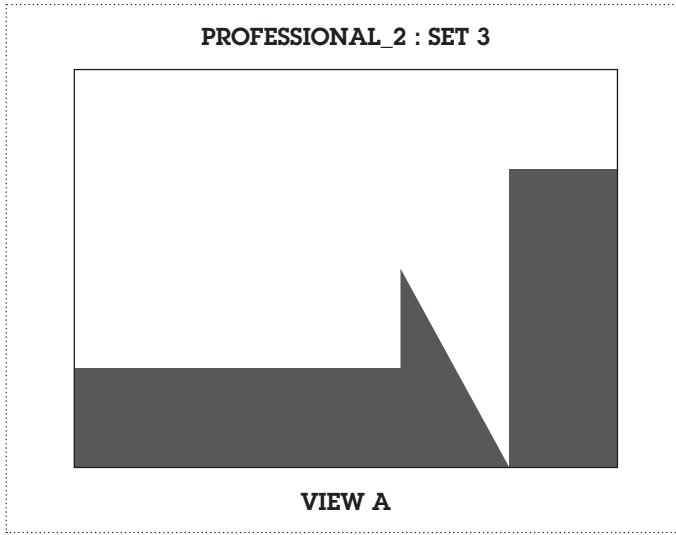

**PROFESSIONAL SETS:
V2**

PROFESSIONAL_2 : SET 1

Print the selected set, along with background artwork (page 01), in double sided format, short edge (left), on 200gsm - 300gsm paper.

Remember to set the paper size for A4, landscape and your artwork to 100% and not fit-to-page.

Cut out along the outer line, indicated with the scissor icon.

PROFESSIONAL_2 : SET 2

Print the selected set, along with background artwork (page 01), in double sided format, short edge (left), on 200gsm - 300gsm paper.

Remember to set the paper size for A4, landscape and your artwork to 100% and not fit-to-page.

Cut out along the outer line, indicated with the scissor icon.

PROFESSIONAL_2 : SET 3

Print the selected set, along with background artwork (page 01), in double sided format, short edge (left), on 200gsm - 300gsm paper.

Remember to set the paper size for A4, landscape and your artwork to 100% and not fit-to-page.

Cut out along the outer line, indicated with the scissor icon.

PROFESSIONAL_2 : SET 4

Print the selected set, along with background artwork (page 01), in double sided format, short edge (left), on 200gsm - 300gsm paper.