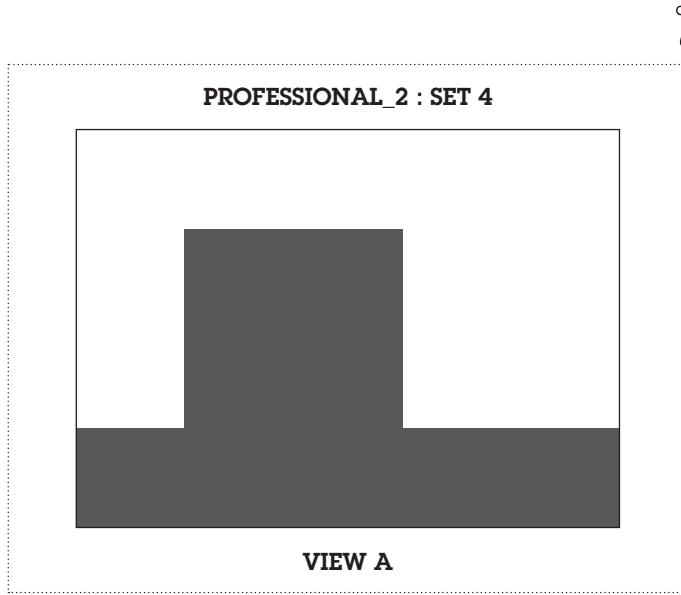

**PROFESSIONAL SETS:
V2**

PROFESSIONAL_2 : SET 1

Print the selected set, along with background artwork (page 01), in double sided format, short edge (left), on 200gsm - 300gsm paper.

Remember to set the paper size for A4, landscape and your artwork to 100% and not fit-to-page.

Remember to set the paper size for A4, landscape and your artwork to 100% and not fit-to-page.

Cut out along the outer line, indicated with the scissor icon.

PROFESSIONAL_2 : SET 3

Print the selected set, along with background artwork (page 01), in double sided format, short edge (left), on 200gsm - 300gsm paper.

Remember to set the paper size for A4, landscape and your artwork to 100% and not fit-to-page.

Cut out along the outer line, indicated with the scissor icon.

PROFESSIONAL_2 : SET 4

Print the selected set, along with background artwork (page 01), in double sided format, short edge (left), on 200gsm - 300gsm paper.

Remember to set the paper size for A4, landscape and your artwork to 100% and not fit-to-page.

Cut out along the outer line, indicated with the scissor icon.

PROFESSIONAL_2 : SET 5

Print the selected set, along with background artwork (page 01), in double sided format, short edge (left), on 200gsm - 300gsm paper.