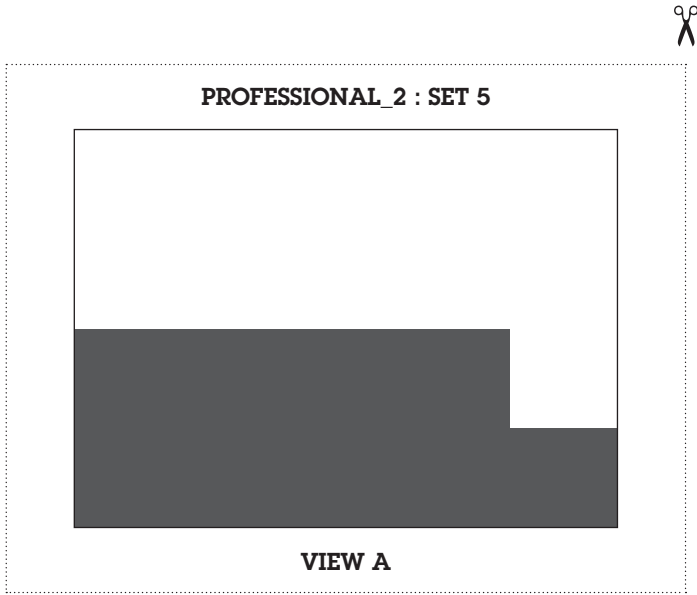

Remember to set the paper size for A4, landscape and your artwork to 100% and not fit-to-page.

Cut out along the outer line, indicated with the scissor icon.

PROFESSIONAL_2 : SET 4

Print the selected set, along with background artwork (page 01), in double sided format, short edge (left), on 200gsm - 300gsm paper.

Remember to set the paper size for A4, landscape and your artwork to 100% and not fit-to-page.

Cut out along the outer line, indicated with the scissor icon.

PROFESSIONAL_2 : SET 5

Print the selected set, along with background artwork (page 01), in double sided format, short edge (left), on 200gsm - 300gsm paper.

Remember to set the paper size for A4, landscape and your artwork to 100% and not fit-to-page.

Cut out along the outer line, indicated with the scissor icon.

PROFESSIONAL_2 : SET 6

Print the selected set, along with background artwork (page 01), in double sided format, short edge (left), on 200gsm - 300gsm paper.

Remember to set the paper size for A4, landscape and your artwork to 100% and not fit-to-page.

Cut out along the outer line, indicated with the scissor icon.