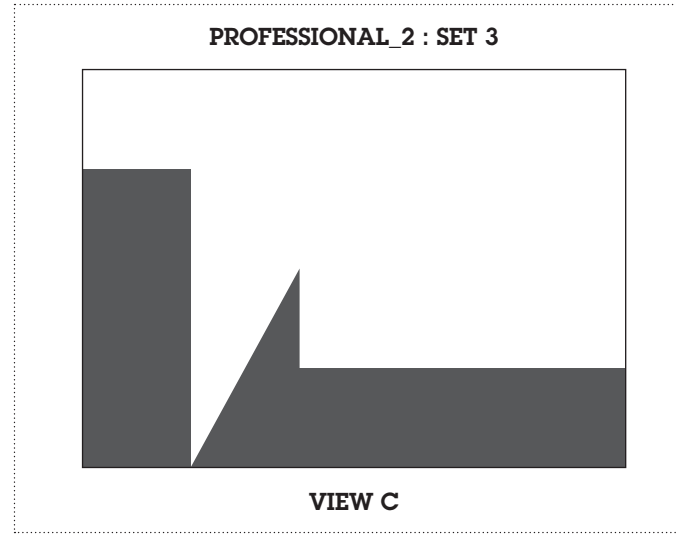

**PROFESSIONAL SETS:
V2**

PROFESSIONAL_2 : SET 1

Print the selected set, along with background artwork (page 01), in double sided format, short edge (left), on 200gsm - 300gsm paper.

Remember to set the paper size for A4, landscape and your artwork to 100% and not fit-to-page.

Cut out along the outer line, indicated with the scissor icon.

PROFESSIONAL_2 : SET 2

Print the selected set, along with background artwork (page 01), in double sided format, short edge (left), on 200gsm - 300gsm paper.

Remember to set the paper size for A4, landscape and your artwork to 100% and not fit-to-page.

Cut out along the outer line, indicated with the scissor icon.

PROFESSIONAL_2 : SET 3

Print the selected set, along with background artwork (page 01), in double sided format, short edge (left), on 200gsm - 300gsm paper.

Remember to set the paper size for A4, landscape and your artwork to 100% and not fit-to-page.

Cut out along the outer line, indicated with the scissor icon.

PROFESSIONAL_2 : SET 4

Print the selected set, along with background artwork (page 01), in double sided format, short edge (left), on 200gsm - 300gsm paper.