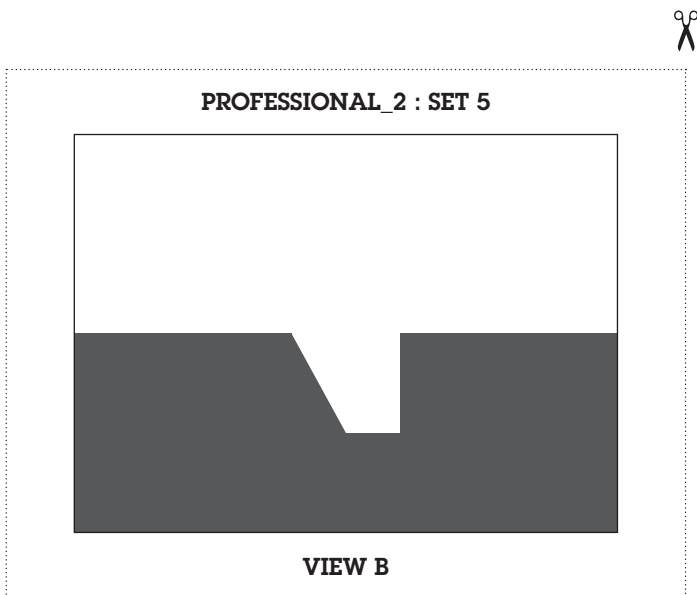

Remember to set the paper size for A4, landscape and your artwork to 100% and not fit-to-page.

Cut out along the outer line, indicated with the scissor icon.

PROFESSIONAL_2 : SET 4

Print the selected set, along with background artwork (page 01), in double sided format, short edge (left), on 200gsm - 300gsm paper.

Remember to set the paper size for A4, landscape and your artwork to 100% and not fit-to-page.

Cut out along the outer line, indicated with the scissor icon.

PROFESSIONAL_2 : SET 5

Print the selected set, along with background artwork (page 01), in double sided format, short edge (left), on 200gsm - 300gsm paper.

Remember to set the paper size for A4, landscape and your artwork to 100% and not fit-to-page.

Cut out along the outer line, indicated with the scissor icon.

PROFESSIONAL_2 : SET 6

Print the selected set, along with background artwork (page 01), in double sided format, short edge (left), on 200gsm - 300gsm paper.

Remember to set the paper size for A4, landscape and your artwork to 100% and not fit-to-page.

Cut out along the outer line, indicated with the scissor icon.