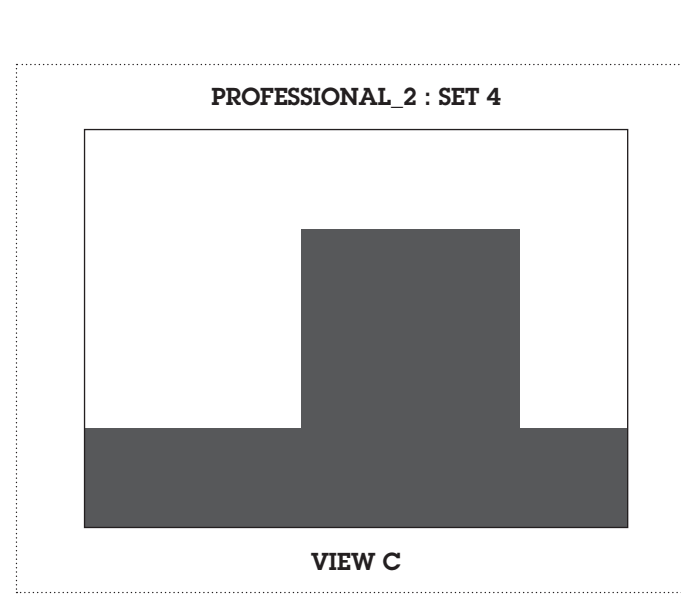

Remember to set the paper size for A4, landscape and your artwork to 100% and not fit-to-page.

Cut out along the outer line, indicated with the scissor icon.

PROFESSIONAL_2 : SET 4

Print the selected set, along with background artwork (page 01), in double sided format, short edge (left), on 200gsm - 300gsm paper.

Remember to set the paper size for A4, landscape and your artwork to 100% and not fit-to-page.

Cut out along the outer line, indicated with the scissor icon.

PROFESSIONAL_2 : SET 5

Print the selected set, along with background artwork (page 01), in double sided format, short edge (left), on 200gsm - 300gsm paper.