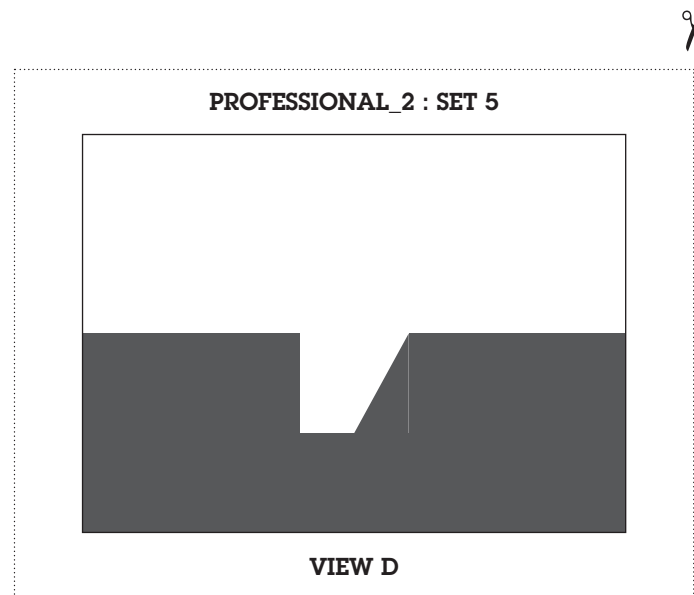

Remember to set the paper size for A4, landscape and your artwork to 100% and not fit-to-page.

Cut out along the outer line, indicated with the scissor icon.

PROFESSIONAL_2 : SET 4

Print the selected set, along with background artwork (page 01), in double sided format, short edge (left), on 200gsm - 300gsm paper.

Remember to set the paper size for A4, landscape and your artwork to 100% and not fit-to-page.

Cut out along the outer line, indicated with the scissor icon.

PROFESSIONAL_2 : SET 5

Print the selected set, along with background artwork (page 01), in double sided format, short edge (left), on 200gsm - 300gsm paper.

Remember to set the paper size for A4, landscape and your artwork to 100% and not fit-to-page.

Cut out along the outer line, indicated with the scissor icon.

PROFESSIONAL_2 : SET 6

Print the selected set, along with background artwork (page 01), in double sided format, short edge (left), on 200gsm - 300gsm paper.

Remember to set the paper size for A4, landscape and your artwork to 100% and not fit-to-page.

Cut out along the outer line, indicated with the scissor icon.