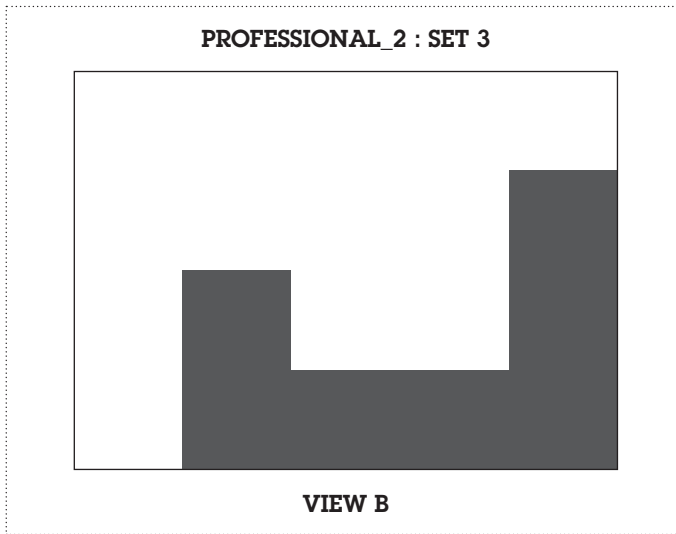

**PROFESSIONAL SETS:
V2**

PROFESSIONAL_2 : SET 1

Print the selected set, along with background artwork (page 01), in double sided format, short edge (left), on 200gsm - 300gsm paper.

Remember to set the paper size for A4, landscape and your artwork to 100% and not fit-to-page.

Cut out along the outer line, indicated with the scissor icon.

PROFESSIONAL_2 : SET 2

Print the selected set, along with background artwork (page 01), in double sided format, short edge (left), on 200gsm - 300gsm paper.

Remember to set the paper size for A4, landscape and your artwork to 100% and not fit-to-page.

Cut out along the outer line, indicated with the scissor icon.

PROFESSIONAL_2 : SET 3

Print the selected set, along with background artwork (page 01), in double sided format, short edge (left), on 200gsm - 300gsm paper.

Remember to set the paper size for A4, landscape and your artwork to 100% and not fit-to-page.

Cut out along the outer line, indicated with the scissor icon.

PROFESSIONAL_2 : SET 4

Print the selected set, along with background artwork (page 01), in double sided format, short edge (left), on 200gsm - 300gsm paper.