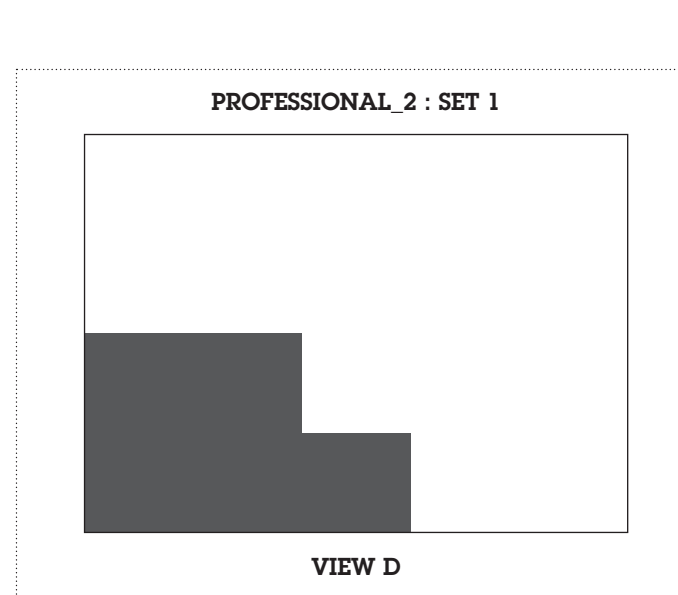

**PROFESSIONAL SETS:
V2**

PROFESSIONAL_2 : SET 1

Print the selected set, along with background artwork (page 01), in double sided format, short edge (left), on 200gsm - 300gsm paper.

Remember to set the paper size for A4, landscape and your artwork to 100% and not fit-to-page.

Cut out along the outer line, indicated with the scissor icon.

PROFESSIONAL_2 : SET 2

Print the selected set, along with background artwork (page 01), in double sided format, short edge (left), on 200gsm - 300gsm paper.