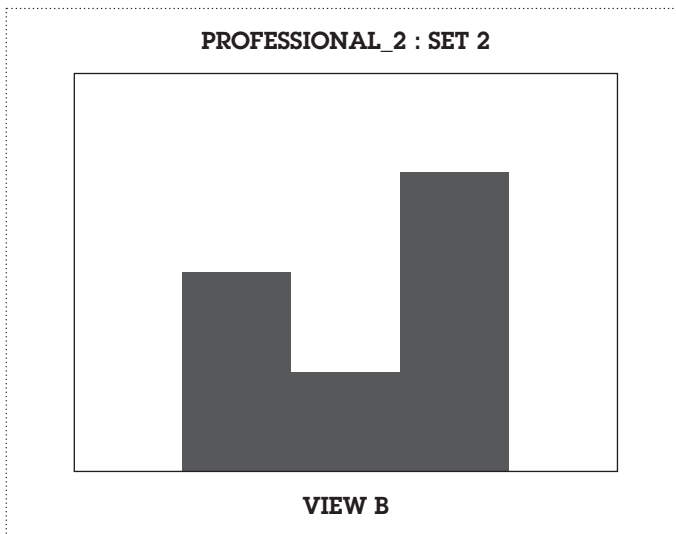

**PROFESSIONAL SETS:
V2**

PROFESSIONAL_2 : SET 1

Print the selected set, along with background artwork (page 01), in double sided format, short edge (left), on 200gsm - 300gsm paper.

Remember to set the paper size for A4, landscape and your artwork to 100% and not fit-to-page.

Cut out along the outer line, indicated with the scissor icon.

PROFESSIONAL_2 : SET 2

Print the selected set, along with background artwork (page 01), in double sided format, short edge (left), on 200gsm - 300gsm paper.

Remember to set the paper size for A4, landscape and your artwork to 100% and not fit-to-page.

Cut out along the outer line, indicated with the scissor icon.

PROFESSIONAL_2 : SET 3

Print the selected set, along with background artwork (page 01), in double sided format, short edge (left), on 200gsm - 300gsm paper.