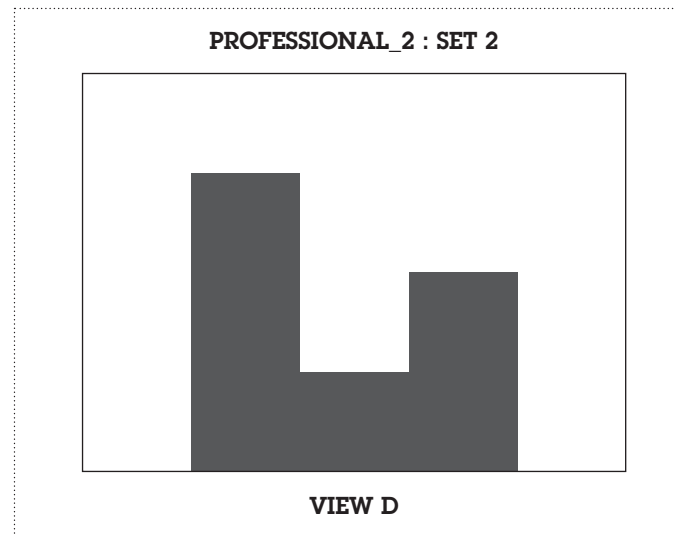

**PROFESSIONAL SETS:
V2**

PROFESSIONAL_2 : SET 1

Print the selected set, along with background artwork (page 01), in double sided format, short edge (left), on 200gsm - 300gsm paper.

Remember to set the paper size for A4, landscape and your artwork to 100% and not fit-to-page.

Cut out along the outer line, indicated with the scissor icon.

PROFESSIONAL_2 : SET 2

Print the selected set, along with background artwork (page 01), in double sided format, short edge (left), on 200gsm - 300gsm paper.

Remember to set the paper size for A4, landscape and your artwork to 100% and not fit-to-page.

Cut out along the outer line, indicated with the scissor icon.

PROFESSIONAL_2 : SET 3

Print the selected set, along with background artwork (page 01), in double sided format, short edge (left), on 200gsm - 300gsm paper.