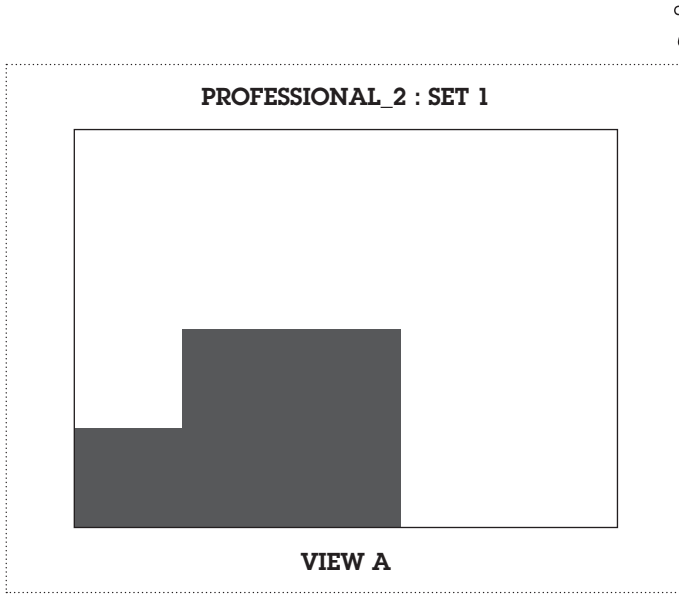

**PROFESSIONAL SETS:
V2**

PROFESSIONAL_2 : SET 1

Print the selected set, along with background artwork (page 01), in double sided format, short edge (left), on 200gsm - 300gsm paper.

Remember to set the paper size for A4, landscape and your artwork to 100% and not fit-to-page.

Cut out along the outer line, indicated with the scissor icon.

PROFESSIONAL_2 : SET 2

Print the selected set, along with background artwork (page 01), in double sided format, short edge (left), on 200gsm - 300gsm paper.

Remember to set the paper size for A4, landscape and your artwork to 100% and not fit-to-page.

Cut out along the outer line, indicated with the scissor icon.

PROFESSIONAL_2 : SET 3

Print the selected set, along with background artwork (page 01), in double sided format, short edge (left), on 200gsm - 300gsm paper.