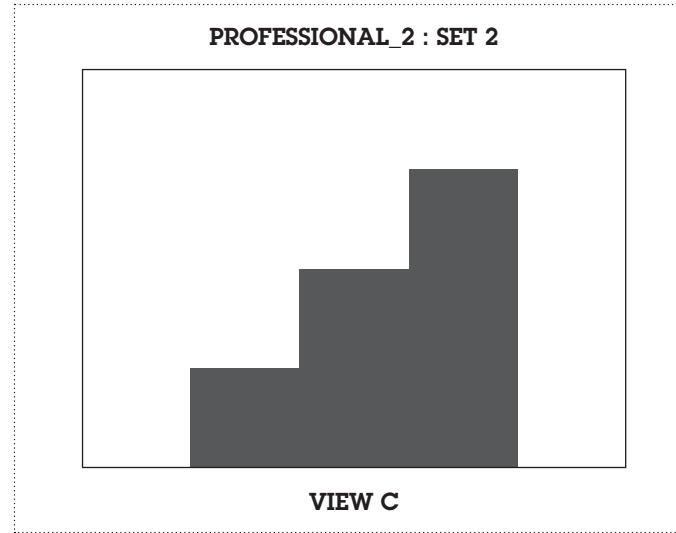

**PROFESSIONAL SETS:
V2**

PROFESSIONAL_2 : SET 1

Print the selected set, along with background artwork (page 01), in double sided format, short edge (left), on 200gsm - 300gsm paper.

Remember to set the paper size for A4, landscape and your artwork to 100% and not fit-to-page.

Cut out along the outer line, indicated with the scissor icon.

PROFESSIONAL_2 : SET 2

Print the selected set, along with background artwork (page 01), in double sided format, short edge (left), on 200gsm - 300gsm paper.

Remember to set the paper size for A4, landscape and your artwork to 100% and not fit-to-page.

Cut out along the outer line, indicated with the scissor icon.

PROFESSIONAL_2 : SET 3

Print the selected set, along with background artwork (page 01), in double sided format, short edge (left), on 200gsm - 300gsm paper.