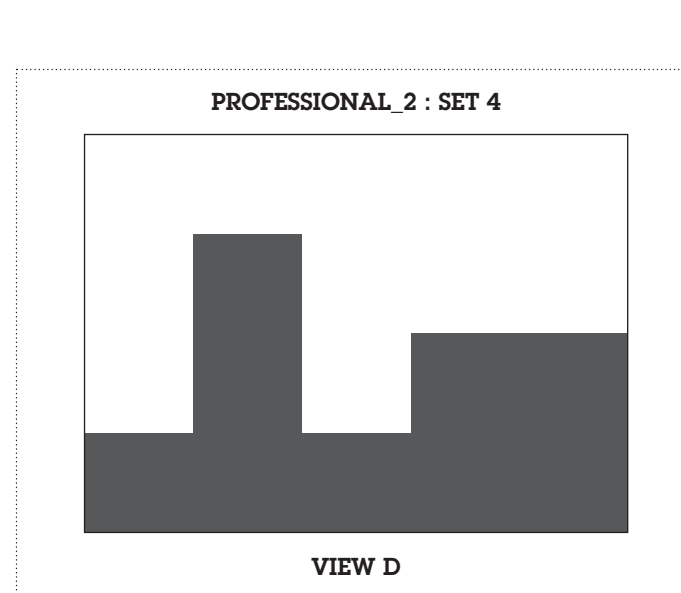

PROFESSIONAL_2 : SET 4

Print the selected set, along with background artwork (page 01), in double sided format, short edge (left), on 200gsm - 300gsm paper.

Remember to set the paper size for A4, landscape and your artwork to 100% and not fit-to-page.

Cut out along the outer line, indicated with the scissor icon.