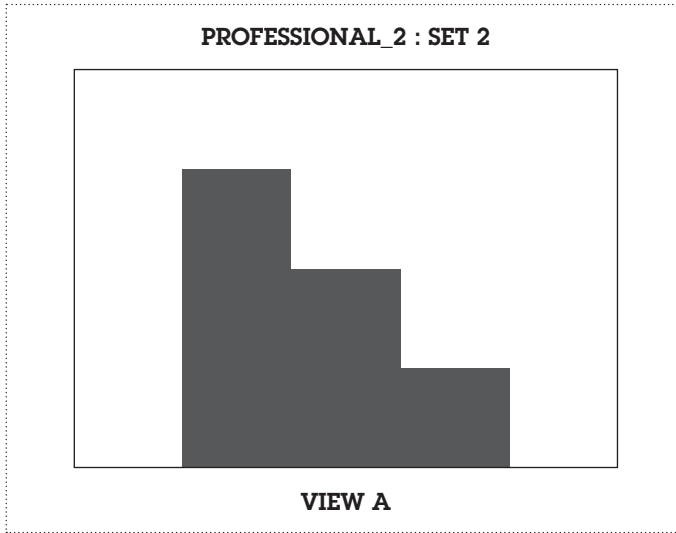

**PROFESSIONAL SETS:
V2**

PROFESSIONAL_2 : SET 1

Print the selected set, along with background artwork (page 01), in double sided format, short edge (left), on 200gsm - 300gsm paper.

Remember to set the paper size for A4, landscape and your artwork to 100% and not fit-to-page.

Cut out along the outer line, indicated with the scissor icon.

PROFESSIONAL_2 : SET 2

Print the selected set, along with background artwork (page 01), in double sided format, short edge (left), on 200gsm - 300gsm paper.

Remember to set the paper size for A4, landscape and your artwork to 100% and not fit-to-page.

Cut out along the outer line, indicated with the scissor icon.

PROFESSIONAL_2 : SET 3

Print the selected set, along with background artwork (page 01), in double sided format, short edge (left), on 200gsm - 300gsm paper.