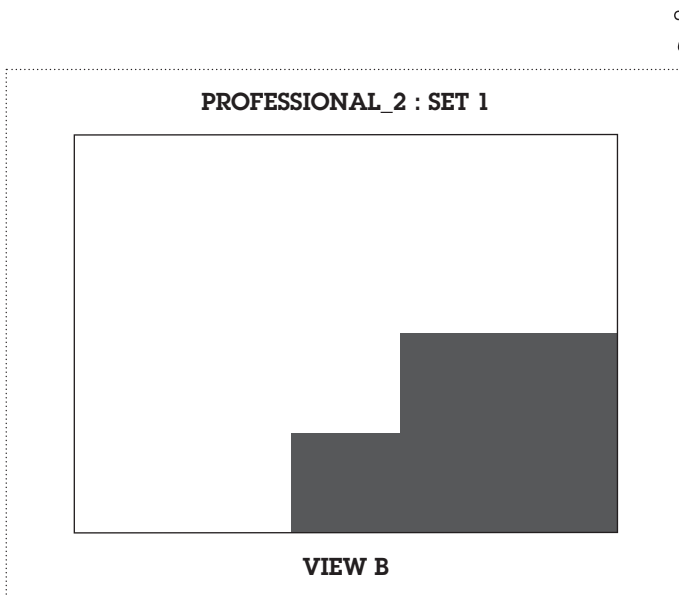

**PROFESSIONAL SETS:
V2**

PROFESSIONAL_2 : SET 1

Print the selected set, along with background artwork (page 01), in double sided format, short edge (left), on 200gsm - 300gsm paper.

Remember to set the paper size for A4, landscape and your artwork to 100% and not fit-to-page.

Cut out along the outer line, indicated with the scissor icon.

PROFESSIONAL_2 : SET 2

Print the selected set, along with background artwork (page 01), in double sided format, short edge (left), on 200gsm - 300gsm paper.

Remember to set the paper size for A4, landscape and your artwork to 100% and not fit-to-page.

Cut out along the outer line, indicated with the scissor icon.

PROFESSIONAL_2 : SET 3

Print the selected set, along with background artwork (page 01), in double sided format, short edge (left), on 200gsm - 300gsm paper.