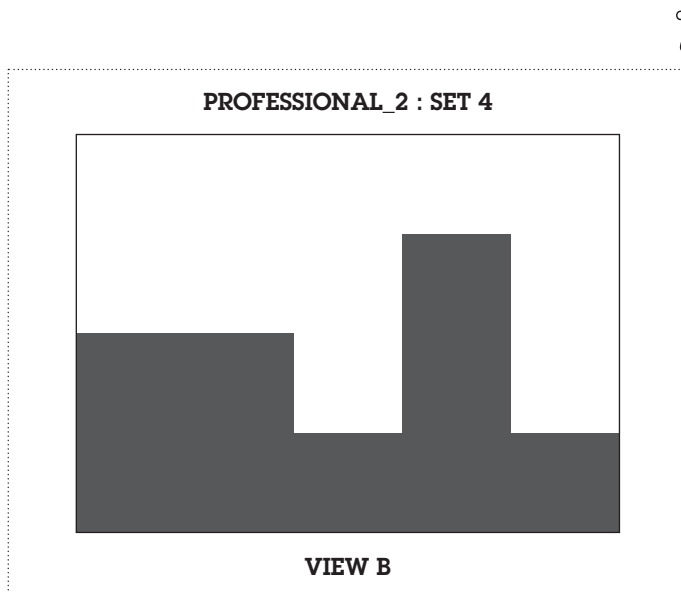

**PROFESSIONAL SETS:
V2**

PROFESSIONAL_2 : SET 1

Print the selected set, along with background artwork (page 01), in double sided format, short edge (left), on 200gsm - 300gsm paper.

Remember to set the paper size for A4, landscape and your artwork to 100% and not fit-to-page.

Remember to set the paper size for A4, landscape and your artwork to 100% and not fit-to-page.

Cut out along the outer line, indicated with the scissor icon.

PROFESSIONAL_2 : SET 3

Print the selected set, along with background artwork (page 01), in double sided format, short edge (left), on 200gsm - 300gsm paper.

Remember to set the paper size for A4, landscape and your artwork to 100% and not fit-to-page.

Cut out along the outer line, indicated with the scissor icon.

PROFESSIONAL_2 : SET 4

Print the selected set, along with background artwork (page 01), in double sided format, short edge (left), on 200gsm - 300gsm paper.

Remember to set the paper size for A4, landscape and your artwork to 100% and not fit-to-page.

Cut out along the outer line, indicated with the scissor icon.

PROFESSIONAL_2 : SET 5

Print the selected set, along with background artwork (page 01), in double sided format, short edge (left), on 200gsm - 300gsm paper.